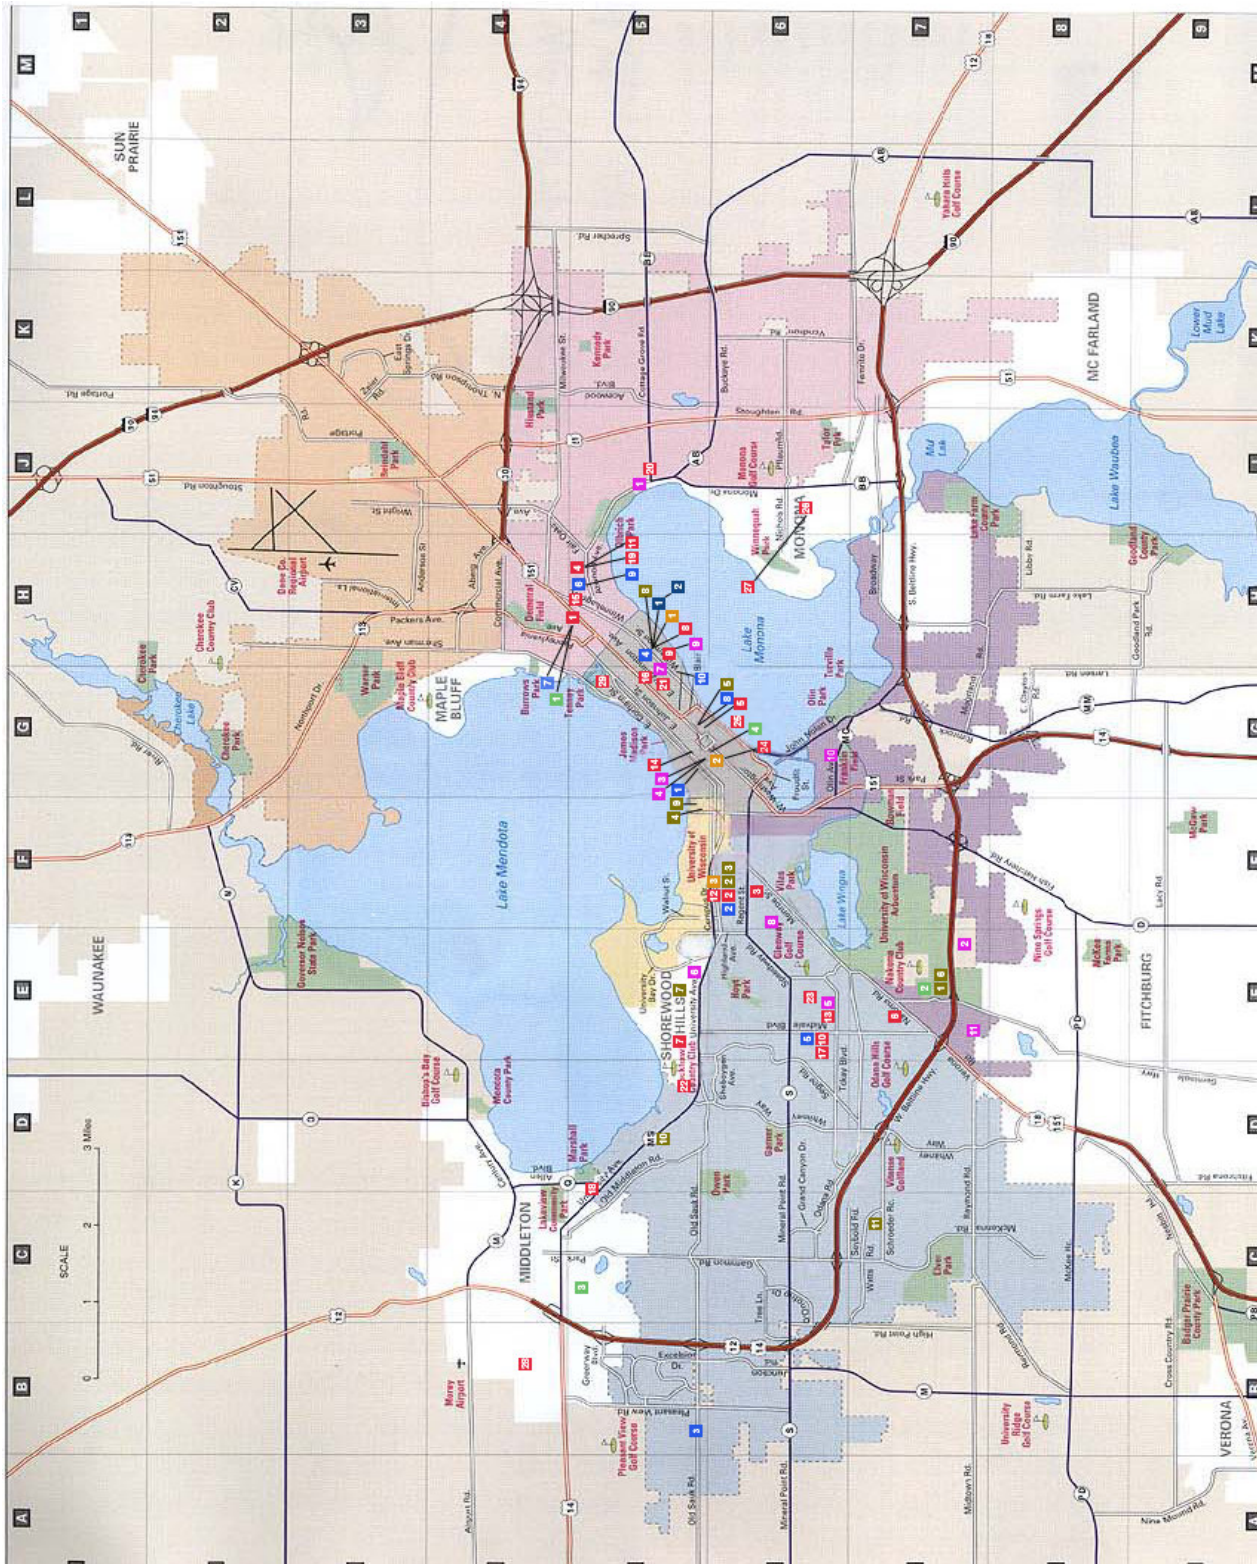

1) Madisons Childrens Museum
2) Regent St Neighborhood
3) Madison Christian Community
4) Willy St Co-Op
5) Sequoia Library
6) Happy Bambino
7) Hawthorne Library
8) Department of Natural Resources
9) Happy Bambino
10) Escape Cafe

Voluntary Simplicity

1) Hawthorne Library
2) Regent St Neighborhood
3) Quaker House
4) Atwood Community Center
5) Madison Environmental Group
6) Westminster Presbyterian Church
7) Shorewood Hills
8) Willy St Co-Op
9) WI-Mar Community Center
10) Sequoia Library

Deep Ecology

1) Atwood Community Center
2) Regent St Neighborhood
3) Midvale Lutheran Church
4) First United Methodist Church
5) James Reeb Unitarian Church
6) 303 S. Paterson St # 1
7) Sequoia Library
8) St. Dunstons Episcopal Church
9) Atwood Community Center
10) Habitat Restore

Sustainable Living

1) Hawthorne Library
2) UW-Arboretum
3) Middleton Library
4) Home Savings Bank
5) Willy St Co-Op
6) Willy St Co-Op

Discovering Sense of Place

1) UW-Arboretum
2) Regent St Neighborhood
3) Regent St Neighborhood
4) Rainbow Bookstore
5) Department of Natural Resources
6) UW-Arboretum
7) Shorewood Hills
8) Willy St Co-Op
9) Cantebury Books
10) Spring Harbor Neighborhood

Globalization

1) Willy St Co-Op
2) Madison Central Library
3) Regent St Neighborhood
5) Department of Natural Resources
6) UW-Arboretum
7) Shorewood Hills
8) Willy St Co-Op
9) Cantebury Books
10) Spring Harbor Neighborhood

Natural Step

Discovering Sense of Place

1) UW-Arboretum
2) Regent St Neighborhood
3) Regent St Neighborhood
4) Rainbow Bookstore
5) Department of Natural Resources
6) UW-Arboretum
7) Shorewood Hills
8) Willy St Co-Op
9) Cantebury Books
10) Spring Harbor Neighborhood

Globalization

1) Willy St Co-Op
2) Madison Central Library
3) Regent St Neighborhood
5) Department of Natural Resources
6) UW-Arboretum
7) Shorewood Hills
8) Willy St Co-Op
9) Cantebury Books
10) Spring Harbor Neighborhood

Natural Step

1) Lake Edge Church
2) Middleton Community Bank
3) Bethal Lutheran Church
4) Bethal Lutheran Church
5) Midvale Lutheran Church
6) First Unitarian Society Church
7) Near East Side
8) Near West Side
9) WI-Mar Community Center
10) Madison Water Utility Building

Deep Ecology

1) Atwood Community Center
2) Regent St Neighborhood
3) Regent St Neighborhood
4) Rainbow Bookstore
5) Department of Natural Resources
6) UW-Arboretum
7) Shorewood Hills
8) Willy St Co-Op
9) Cantebury Books
10) Spring Harbor Neighborhood